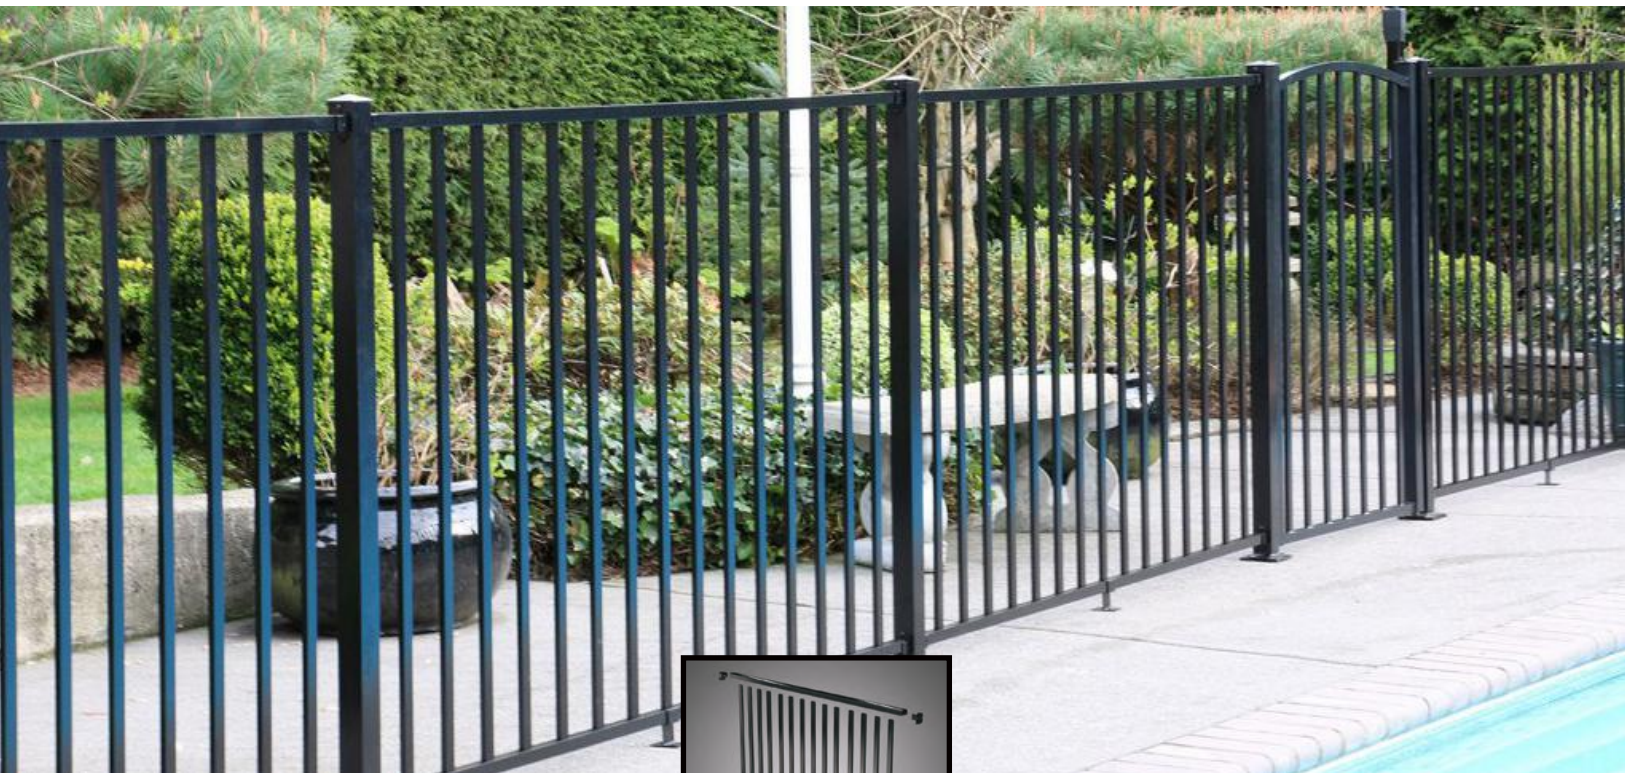

Rail & Picket Kit

Model	Product Description	Color
56113	4' H x 6' W - Rail & Picket Kit	Black

AQUATINE™

Gates

- Easy to install
- Attractive & durable powder coat finish
- Pool Gate includes safety latch, self-closing hinges & fasteners
- Pool Gate is pool fence compliant*