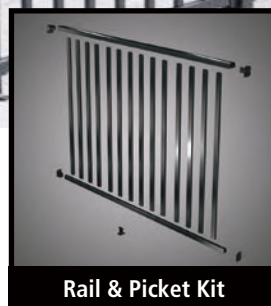

Hard Surface Post

Soft Surface Post

Model	Product Description	Color
56003	4' Hard Surface Post	Black
56013	4' Soft Surface Post	Black

AQUATINE™

Rail & Picket Kit

- Fastens together in minutes
- Attractive & durable powder coat finish
- Die-cast rail brackets and fasteners included
- Base rail support included

Rail & Picket Kit

Model	Product Description	Color
56113	4' H x 6' W - Rail & Picket Kit	Black

AQUATINE™

Gates

- Easy to install
- Attractive & durable powder coat finish
- Pool Gate includes safety latch, self-closing hinges & fasteners
- Pool Gate is pool fence compliant*