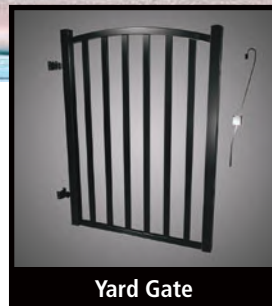

Yard Gate

Model	Product Description	Color
57163	4' H x 3' W - Pool Gate	Black

Model	Product Description	Color
57168	4' H x 3' W - Yard Gate	Black