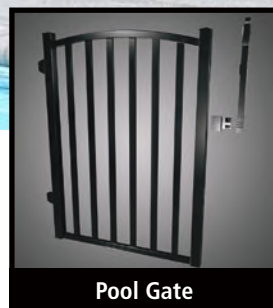

AQUATINE™

Gates

- Easy to install
- Attractive & durable powder coat finish
- Pool Gate includes safety latch, self-closing hinges & fasteners
- Pool Gate is pool fence compliant*

*Complies with 2015 International Swimming Pool and Spa Code. Complete system required including Pool Gate (do not use Yard Gate). Building codes may vary. Always understand and comply with your local building codes.

Pool Gate