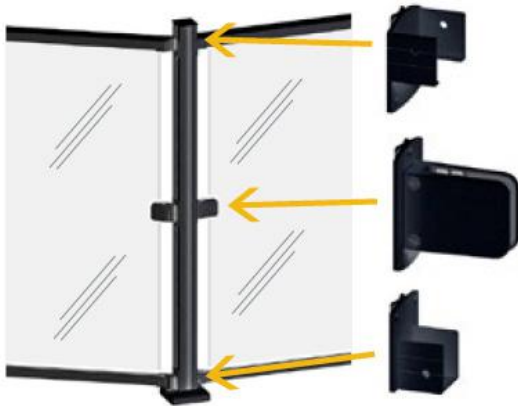

Glass Bracket Kit