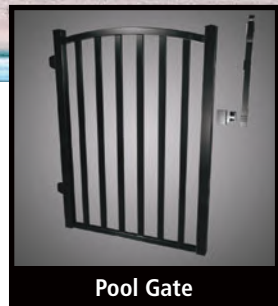

AQUATINE™ PLUS

Gates

- Easy to install
- Attractive & durable powder coat finish
- Pool Gate includes safety latch, self-closing hinges & fasteners
- Pool Gate is pool fence compliant*

*Complies with 2015 International Swimming Pool and Spa Code. Complete system required including Pool Gate (do not use Yard Gate). Building codes may vary. Always understand and comply with your local building codes.

Pool Gate