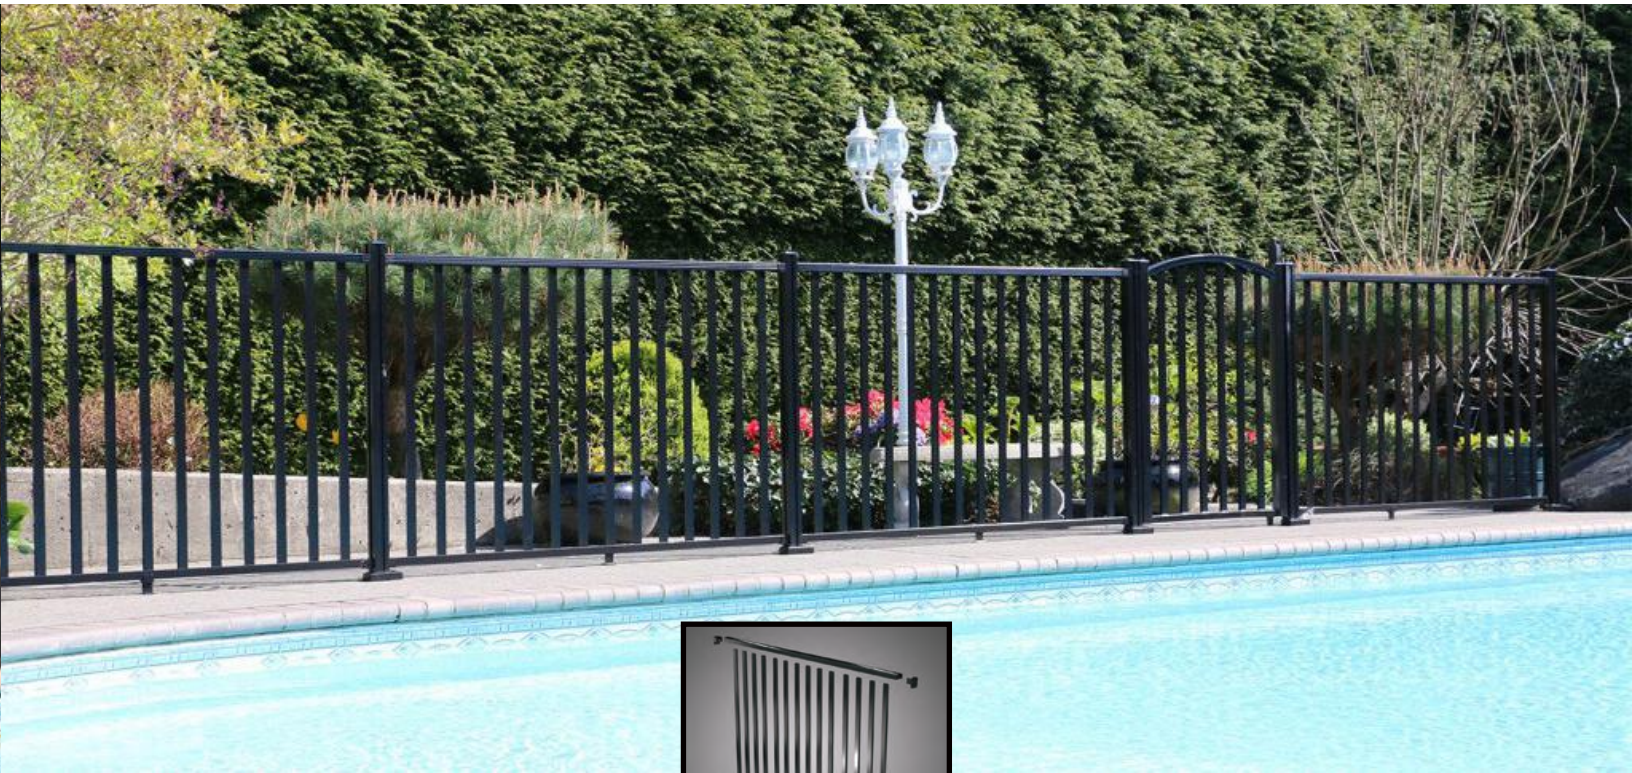

Model	Product Description	Color
57113	4' H x 6' W - Rail & Picket Kit	Black

AQUATINE™ PLUS

Gates

- Easy to install
- Attractive & durable powder coat finish
- Pool Gate includes safety latch, self-closing hinges & fasteners
- Pool Gate is pool fence compliant*