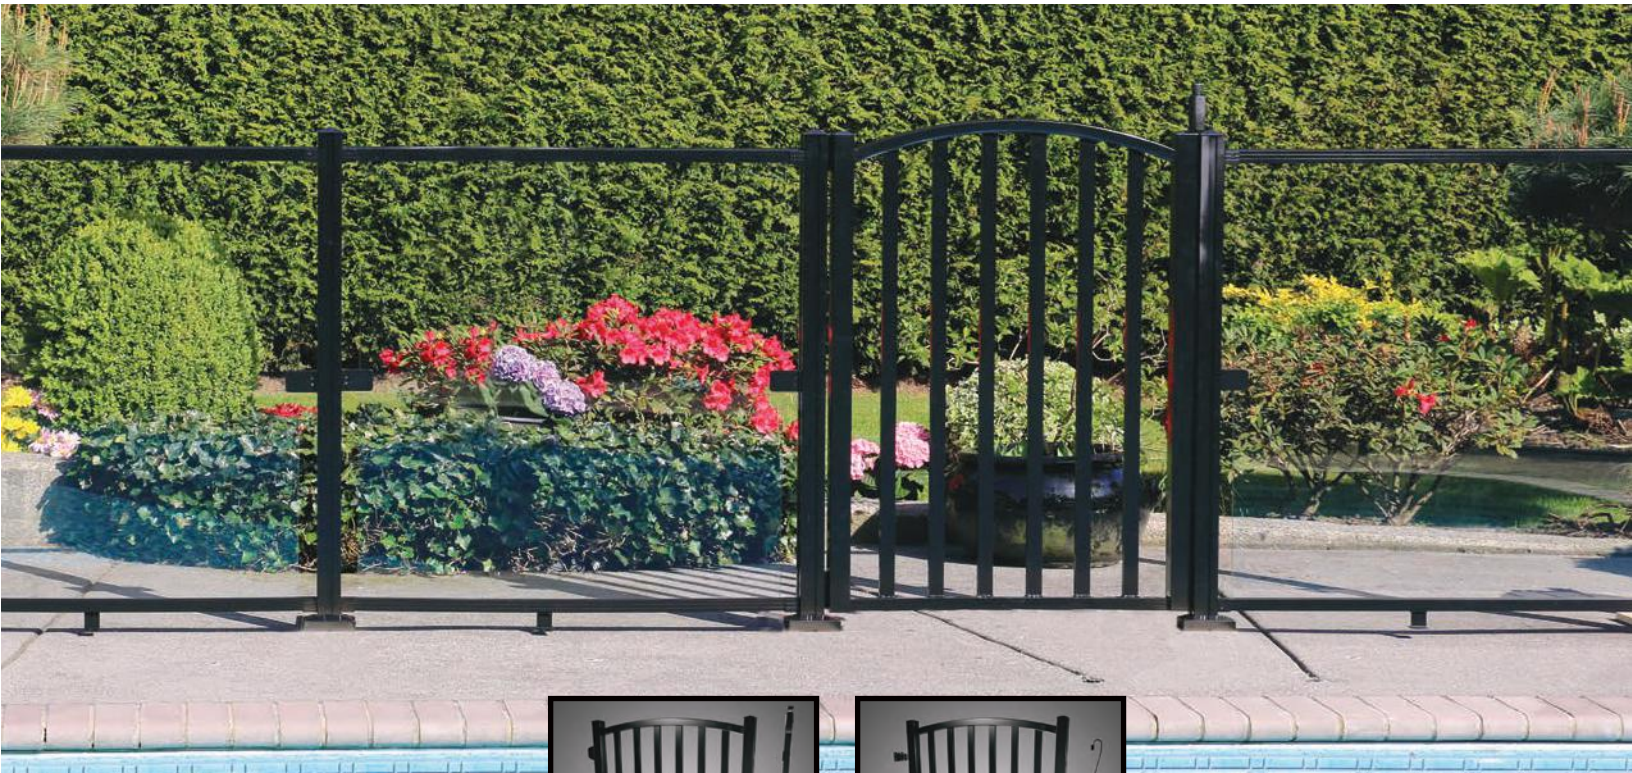

AQUATINE™ PLUS

Gates

- Easy to install
- Attractive & durable powder coat finish
- Pool Gate includes safety latch, self-closing hinges & fasteners
- Pool Gate is pool fence compliant*

*Complies with 2015 International Swimming Pool and Spa Code. Complete system required including Pool Gate (do not use Yard Gate). Building codes may vary. Always understand and comply with your local building codes.

Pool Gate