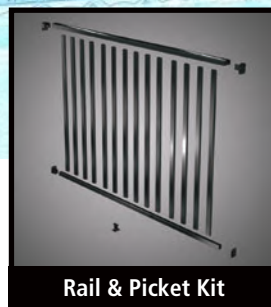

AQUATINE™ PLUS

Rail & Picket Kit

- Snaps and locks together in minutes
- Attractive & durable powder coat finish
- Rails include channels for Peak LED Lighting installation
- Die-cast rail brackets and fasteners included
- Base rail support included