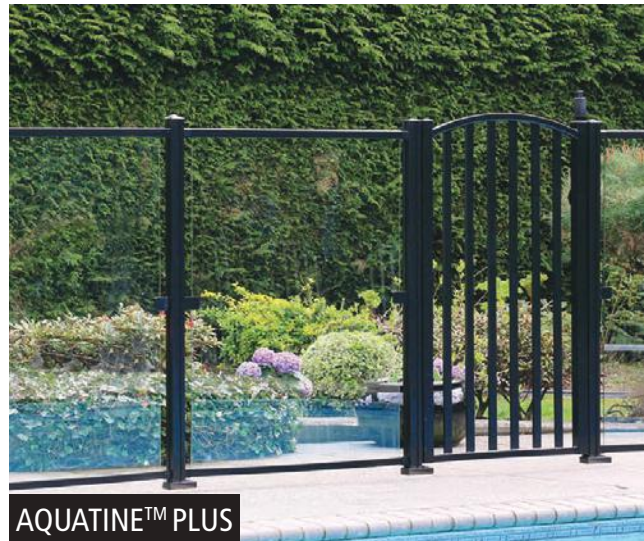

ALUMINUM **PEAK™ Fencing**

AQUATINE™

AQUATINE™ PLUS

The most intuitive, easy-to-install aluminum yard & pool fencing systems on the market.

Easy-To-Install, Customizable Fencing Systems

	AQUATINE™	AQUATINE™ PLUS
Provides safety around your pool and yard	✓	✓
Installs on hard or soft surfaces	✓	✓
Powder-coated aluminum for low maintenance durability	✓	✓
Pool fence compliant*	✓	✓
Choose from pickets or glass panels		✓
Heavy, robust profile		✓
Peak LED lighting ready		✓
	10 year limited warranty**	20 year limited warranty**