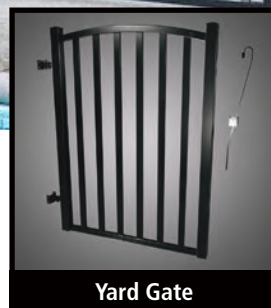

Yard Gate

Model	Product Description	Color
56163	4' H x 3' W - Pool Gate	Black

Model	Product Description	Color
56168	4' H x 3' W - Yard Gate	Black