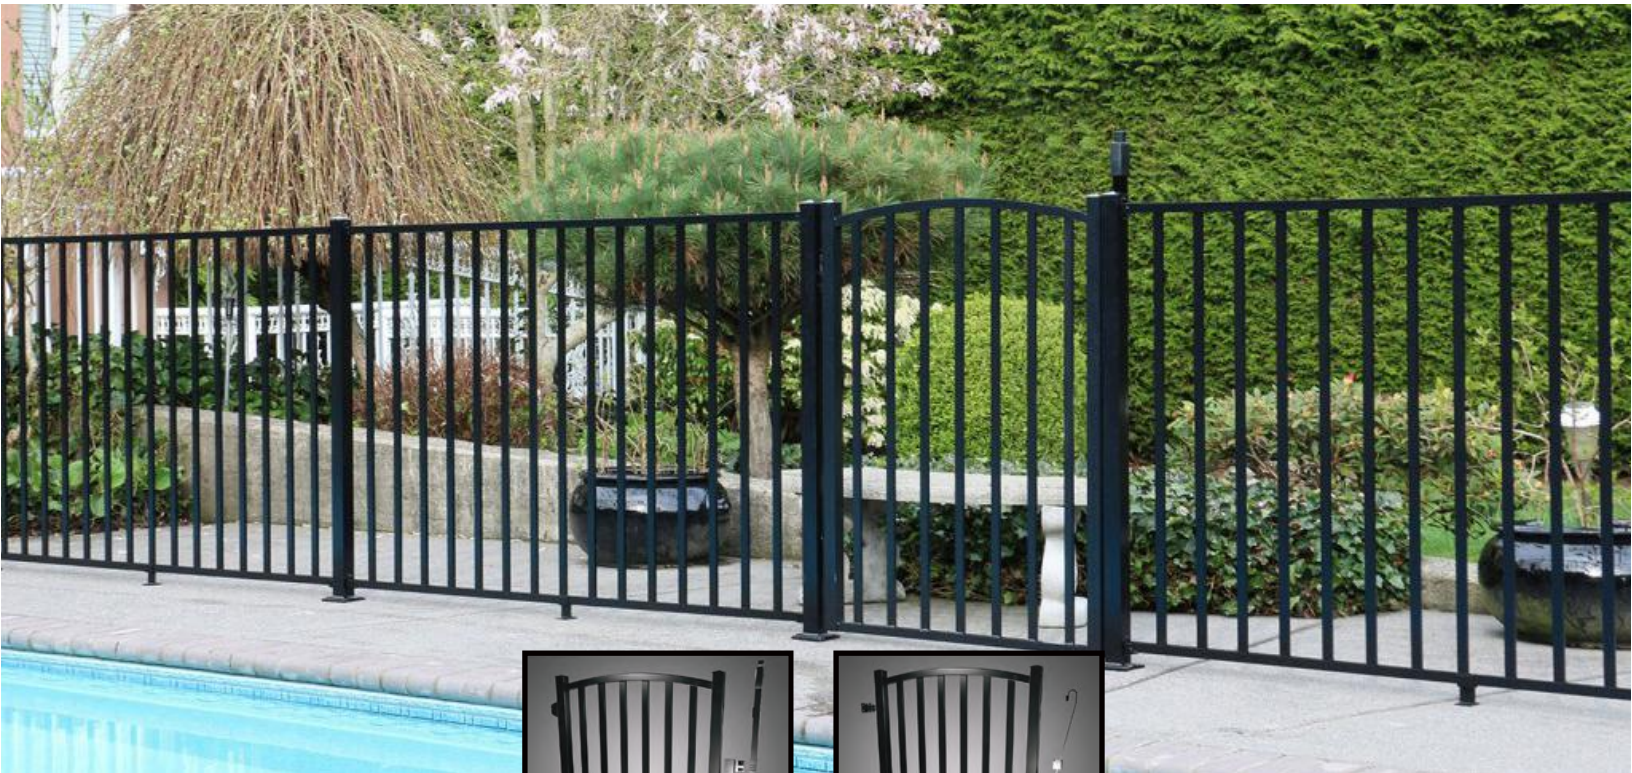

AQUATINE™

Gates

- Easy to install
- Attractive & durable powder coat finish
- Pool Gate includes safety latch, self-closing hinges & fasteners
- Pool Gate is pool fence compliant*

*Complies with 2015 International Swimming Pool and Spa Code. Complete system required including Pool Gate (do not use Yard Gate). Building codes may vary. Always understand and comply with your local building codes.

Pool Gate